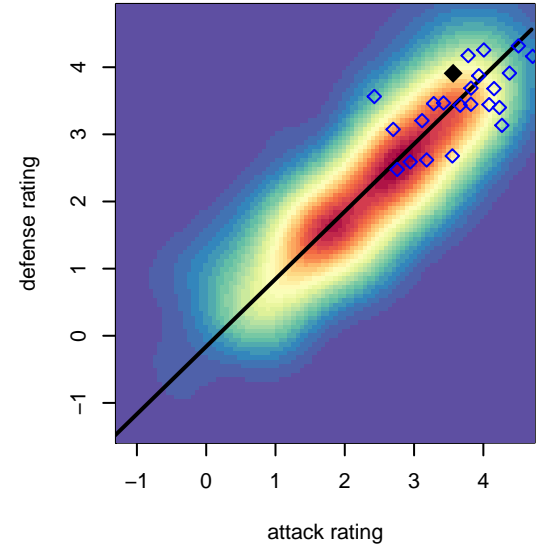

MVLA ECNL G99

, CAN
 G99 total strength=1878
 attack=35.31 defense=49.86
 fall league = ECNL U16

alt names used:
 MVLA SC MONSOON 99G ECNL (CAN)
 MVLA SC MONSOON 99G ECNL (CAN)
 MVLA ECNL U16
 MTN VIEW/LOS ALTOS SC MONSOON 99G E

Venues played:
 2015 Surf Cup Surf Super Cup U16
 2015 FWRL CAN CRL U16
 2015 ECNL U16
 2015 Surf College Showcase Seaside Showcas

MVLA ECNL G99
 Dots are actual minus expected GF (blue circles) and GA (red triangles).
 Blue line is smoothed change in attack strength. Red is smoothed change in defense strength.

**attack and defense variance (black dot)
relative to other teams
and top 10 in region**

**attack and defense rating
relative to others at age
and all opponents in last 13 months**

**attack and defense rating
relative to others at age
and all opponents in last 13 months**

Performance relative to 13 month average

Performance relative to 13 month average

Distribution of opponents
 Red = Lose zone, Blue = Win zone, Green = Even
 Black line separates win/lose zones

lot. A=Neither has attack advantage, B=Opponent has both attack and defense advantage, C=Opponent has both attack and defense disadvantage, D=Both have