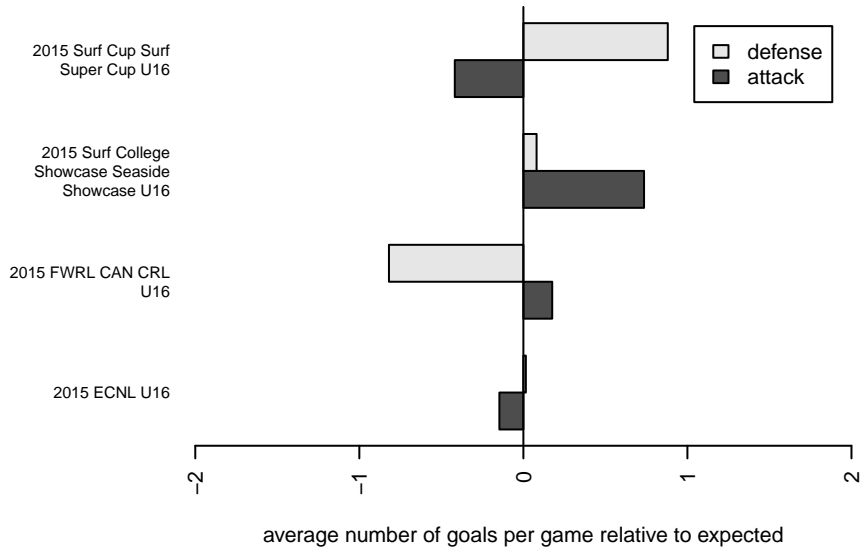

Venues played:
 2015 Surf Cup Surf Super Cup U16
 2015 FWRL CAN CRL U16
 2015 ECNL U16
 2015 Surf College Showcase Seaside Showcas

MVLA ECNL G99
 Dots are actual minus expected GF (blue circles) and GA (red triangles).
 Blue line is smoothed change in attack strength. Red is smoothed change in defense strength.

**attack and defense variance (black dot)
relative to other teams
and top 10 in region**

**attack and defense rating
relative to others at age
and all opponents in last 13 months**

**attack and defense rating
relative to others at age
and all opponents in last 13 months**

Performance relative to 13 month average

Performance relative to 13 month average

Distribution of opponents
 Red = Lose zone, Blue = Win zone, Green = Even
 Black line separates win/lose zones

lot. A=Neither has attack advantage, B=Opponent has both attack and defense advantage, C=Opponent has both attack and defense disadvantage, D=Both have