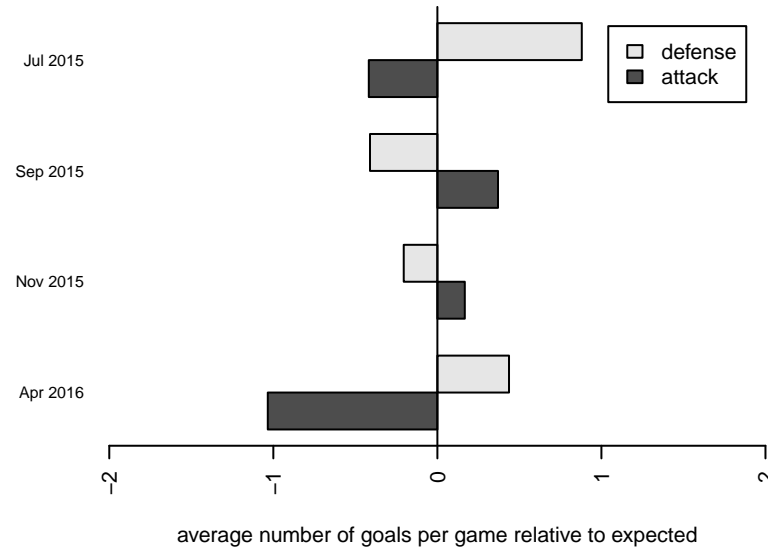

Venues played:
 2015 Surf Cup Surf Super Cup U16
 2015 FWRL CAN CRL U16
 2015 ECNL U16
 2015 Surf College Showcase Seaside Showcas

MVLA ECNL G99
 Dots are actual minus expected GF (blue circles) and GA (red triangles).
 Blue line is smoothed change in attack strength. Red is smoothed change in defense strength.

**attack and defense variance (black dot)
relative to other teams
and top 10 in region**

**attack and defense rating
relative to others at age
and all opponents in last 13 months**

**attack and defense rating
relative to others at age
and all opponents in last 13 months**

Performance relative to 13 month average

Performance relative to 13 month average

Distribution of opponents
 Red = Lose zone, Blue = Win zone, Green = Even
 Black line separates win/lose zones

lot. A=Neither has attack advantage, B=Opponent has both attack and defense advantage, C=Opponent has both attack and defense disadvantage, D=Both have